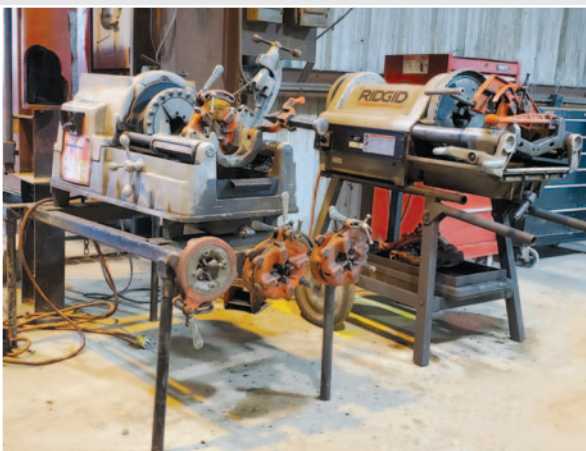

• View of Ridgid Pipe Threaders